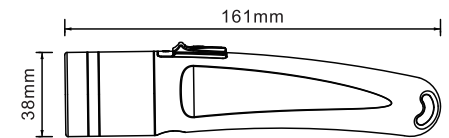

Dive Torch Dimensions

Main Features

Super bright SST40 LED
LED life span: 100,000 hours
Built in 21700 rechargeable battery 5000mAh
Magnetic USB charging design
Light loss: 10%
Intelligent over-heat protection to avoid overheating on surface
Application: outdoor activities and underwater activities

309m (1014') 1.5m (5') 100m (332')

Torch Modes

	OUTPUT	BURN TIME
High	2000 Lumens	3.5 hours
Medium	1000 Lumens	4.5 hours
Low	300 Lumens	20 hours
Strobe	N/A	264 hours