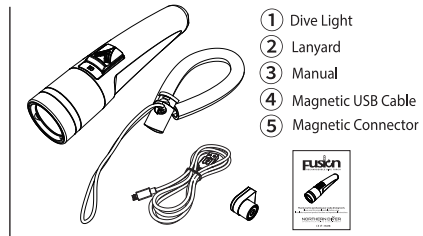

What's Included?