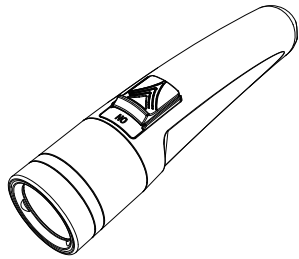

Fusion

RECHARGEABLE DIVE TORCH

Thank you for purchasing our scuba diving torch.
Please read this manual carefully before using.
It includes important product function and operational instructions.

NORTHERN DIVER
OPENWATER SUITS & EQUIPMENT

Specification

LED	SST40
Output	2000 - 1000 - 300 Lumens
Burn Time	3.5 - 4.5 - 20 Hrs
Beam Distance	309m (1014')
Beam Intensity	24800 cd
Colour Temperature	5700 - 7300k
Beam Angle	11 degrees
Impact Resistance	1.5m (5')
Waterproof Rated	IP68
Battery	5000Ah/21700 Li-ion Battery
Dimensions	L 161mm (6.3") - Dia 38mm (1.5")
Weight (inc battery)	196g (0.43lbs)