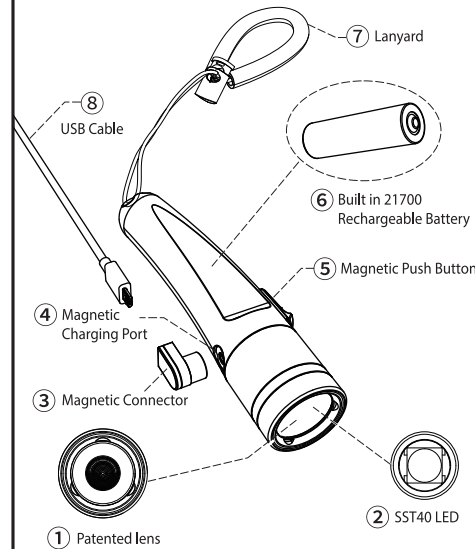

Product Overview

Head Office
Northern Diver International Ltd
Appley Lane North
Appley Bridge
Wigan
Lancashire
WN6 9AE

Contacting Us
Email: info@ndiver.com
Telephone: +44 (0) 1257 25 44 44

Connect Online
Website: www.ndiver.com

@NorthernDiverUK

How did we do?

www.ndiver.com/review-us

Operation

ONE BUTTON CONTROL
Easily turn the torch on/off and cycle through the modes by pressing the button.

Safety Precautions

- **DO NOT** shine the light directly into eyes. May cause temporary blindness or permanent damage.
- **DO NOT** cover light head or place the light down on the ground when light is on. The radiation energy may cause damage to the light or result in burning other materials.
- **DO NOT** leave the light in any type of fabric bag or plastic container under high temperatures.
- **DO NOT** try to modify this torch in any way. Doing so will void any warranty.