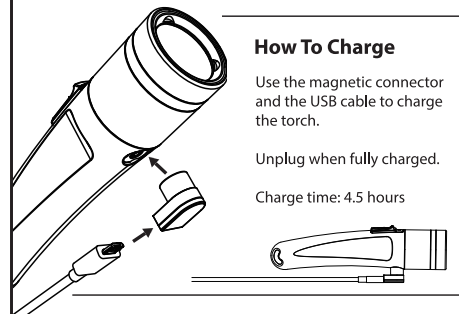

How To Charge

Use the magnetic connector and the USB cable to charge the torch.

Unplug when fully charged.

Charge time: 4.5 hours