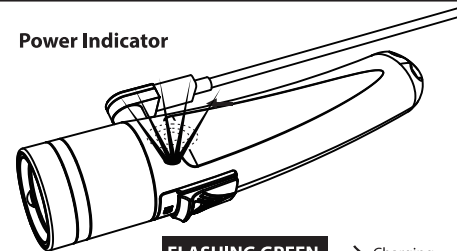

Power Indicator

When in use the power indicator will start to flash green at the point the torch has approx. 50 minutes battery life remaining.

Important Notice

- Please make sure you only use the supplied magnetic connector to recharge the torch to prevent short circuiting and damage to the light.
- Do not try to change the battery, this is built in and if tampered with will damage the waterproof performance
- Clean the torch with fresh water after each use. Do not use cleaning agents that may damage. Clean with a soft cloth to avoid scratches.
- Do not attempt to modify or repair the torch. All repairs must be carried out by a trained technician.