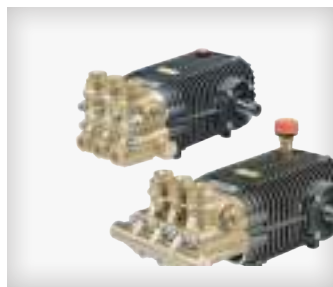

### HULL CLEANER

SC600

## GENERAL FEATURES

- 4 wheels with foamed-acting pneumatic
- Engines: Honda GX 690 (petrol versions) or Kohler 12KD477/2 (diesel versions)
- Gearbox (with 1560 rpm pump)
- Electrical starting
- No engine-oil safety device (oil-alert)
- Hours meter
- Automatic decelerator to reduce the number of revs in the bypass phase

# HIGH PRESSURE WATER UNIT

ND-HDMD 18 // ND-HDMP18

**NORTHERN DIVER**  
OPENWATER SUITS & EQUIPMENT

## FEATURES & OPTIONAL EXTRAS

Rear wheel with brake

Comet TW, TW 500 bar Premium pump with 3 ceramic plungers and brass pump head

The hose reel can be mounted on request

RPM deceleration kit only for petrol engine models